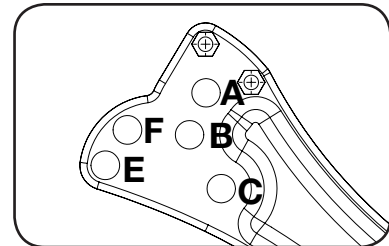

Tall, shallow load

Select the wheelbase to suit your needs

4xRotacaster (4xRC)

All Terrain (AT)

Stairclimber (RTSC)

Select Rotatruck Axle Mounts to optimise set-up

13-3002-01

13-3002-02