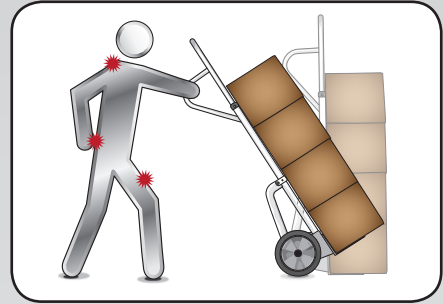

Easier pull-back effort
and no need to park at
waypoints.

Lever rather than lift
load up curbs or over
obstructions without
reversing.

Balance rather than carry
the load over soft or uneven
terrain.

Fully supported rotation
allows easy manoeuvrability in
confined spaces.

Easier pull-back effort
And no need to park at waypoints.

Pull-backs

Need to park and pull-back loads at waypoints increasing strain on musculoskeletal structure.

Reduced effort
The Rotatruck carries the load, not the operator.

Load support

Requires constant operator input to maintain load balance exerting strain and effort.

Lever rather than lift
Up curbs or over obstructions without reversing.

Curbs & Obstructions

Operator exerts maximum effort to reverse and pull load up and over curb.

Balance rather than carry
The load over soft or uneven terrain.

Soft Uneven Terrain

Operator carries increased share of load to safely move across terrain.

Download full comparative report
Rotatruck vs Handtruck
www.rotacaster.com.au