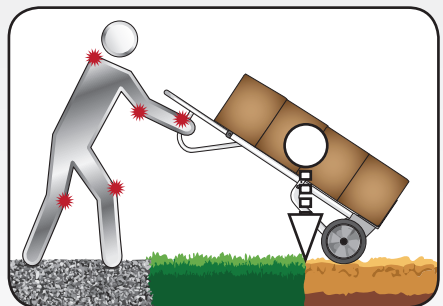

Easier pull-back effort
And no need to park at waypoints.

Pull-backs

Need to park and pull-back loads at waypoints increasing strain on musculoskeletal structure.

Reduced effort
The Rotatruck carries the load, not the operator.

Load support

Requires constant operator input to maintain load balance exerting strain and effort.

Lever rather than lift
Up curbs or over obstructions without reversing.

Curbs & Obstructions

Operator exerts maximum effort to reverse and pull load up and over curb.

Balance rather than carry
The load over soft or uneven terrain.

Soft Uneven Terrain

Operator carries increased share of load to safely move across terrain.

Download full comparative report
Rotatruck vs Handtruck
www.rotacaster.com.au