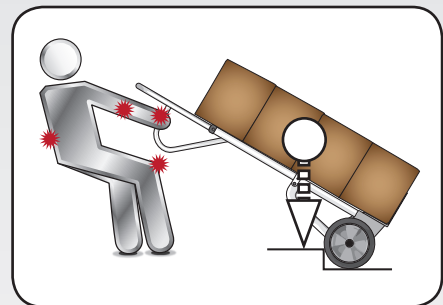

Easier pull-back effort
And no need to park at waypoints.

Pull-backs

Need to park and pull-back loads at waypoints increasing strain on musculoskeletal structure.

Reduced effort
The Rotatruck carries the load, not the operator.

Load support

Requires constant operator input to maintain load balance exerting strain and effort.

Lever rather than lift
Up curbs or over obstructions without reversing.

Curbs & Obstructions

Operator exerts maximum effort to reverse and pull load up and over curb.

Balance rather than carry
The load over soft or uneven terrain.

Soft Uneven Terrain

Operator carries increased share of load to safely move across terrain.

Download full comparative report
Rotatruck vs Handtruck
www.rotacaster.com.au