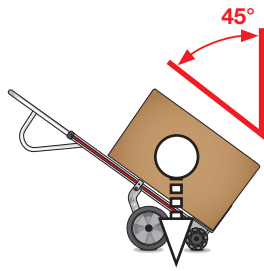

Rotatruck Set-Up

Set-up the recline angle to suit the load

Low, heavy load