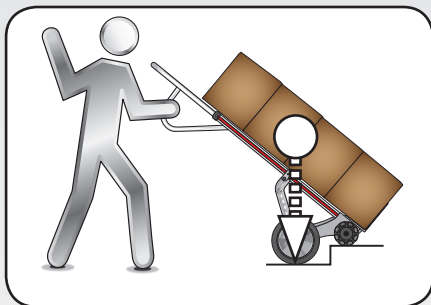

Easier pull-back effort
And no need to park at waypoints.

Pull-backs

Need to park and pull-back loads at waypoints increasing strain on musculoskeletal structure.

Reduced effort
The Rotatruck carries the load, not the operator.

Load support

Requires constant operator input to maintain load balance exerting strain and effort.

Lever rather than lift
Up curbs or over obstructions without reversing.

Curbs & Obstructions

Operator exerts maximum effort to reverse and pull load up and over curb.

Balance rather than carry
The load over soft or uneven terrain.

Soft Uneven Terrain

Operator carries increased share of load to safely move across terrain.

Download full comparative report
Rotatruck vs Handtruck
www.rotacaster.com.au