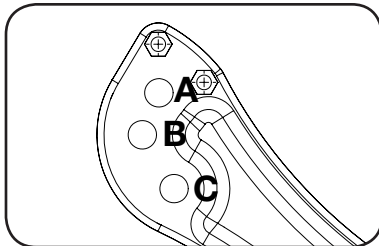

Tall, shallow load

Select the wheelbase to suit your needs

4xRotacaster (4xRC)

All Terrain (AT)

Stairclimber (RTSC)

Select Rotatruck Axle Mounts to optimise set-up

13-3002-01

13-3002-02