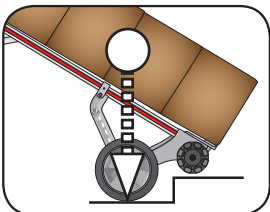

rotacaster.com.au

rotacaster
the ultimate in manoeuvrability

Rotatruck Benefits

Reduced effort
as Rotatruck carries
the load, not the operator.

Fully supports load
on configurable multi
directional wheel base.

Easier pull-back effort
and no need to park at
waypoints.

Lever rather than lift
load up curbs or over
obstructions without
reversing.

Balance rather than carry
the load over soft or uneven
terrain.

Fully supported rotation
allows easy manoeuvrability in
confined spaces.