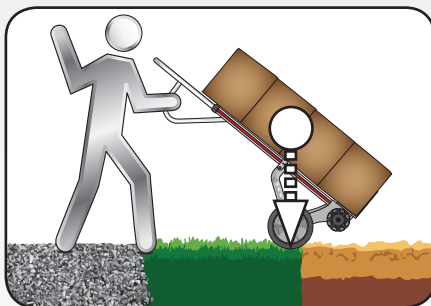

Easier pull-back effort
And no need to park at waypoints.

Pull-backs

Need to park and pull-back loads at waypoints increasing strain on musculoskeletal structure.

Reduced effort
The Rotatruck carries the load, not the operator.

Load support

Requires constant operator input to maintain load balance exerting strain and effort.

Lever rather than lift
Up curbs or over obstructions without reversing.

Curbs & Obstructions

Operator exerts maximum effort to reverse and pull load up and over curb.

Balance rather than carry
The load over soft or uneven terrain.

Soft Uneven Terrain

Operator carries increased share of load to safely move across terrain.

Download full comparative report
Rotatruck vs Handtruck
www.rotacaster.com.au