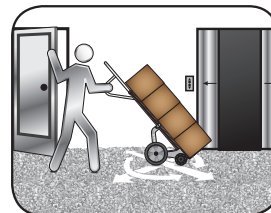

Easier pull-back effort
and no need to park at
waypoints.

Lever rather than lift
load up curbs or over
obstructions without
reversing.

Balance rather than carry
the load over soft or uneven
terrain.

Fully supported rotation
allows easy manoeuvrability in
confined spaces.

Easier pull-back effort
And no need to park at waypoints.

Pull-backs

Need to park and pull-back loads at waypoints increasing strain on musculoskeletal structure.

Reduced effort
The Rotatruck carries the load, not the operator.