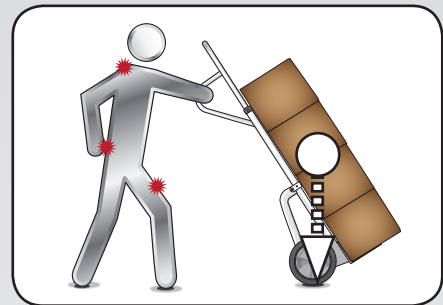

Easier pull-back effort
And no need to park at waypoints.

Pull-backs

Need to park and pull-back loads at waypoints increasing strain on musculoskeletal structure.

Reduced effort
The Rotatruck carries the load, not the operator.

Load support

Requires constant operator input to maintain load balance exerting strain and effort.

Lever rather than lift
Up curbs or over obstructions without reversing.

Curbs & Obstructions

Operator exerts maximum effort to reverse and pull load up and over curb.

Balance rather than carry
The load over soft or uneven terrain.

Soft Uneven Terrain

Operator carries increased share of load to safely move across terrain.

Download full comparative report
Rotatruck vs Handtruck
www.rotacaster.com.au