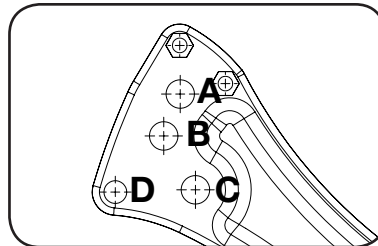

13-3002-02